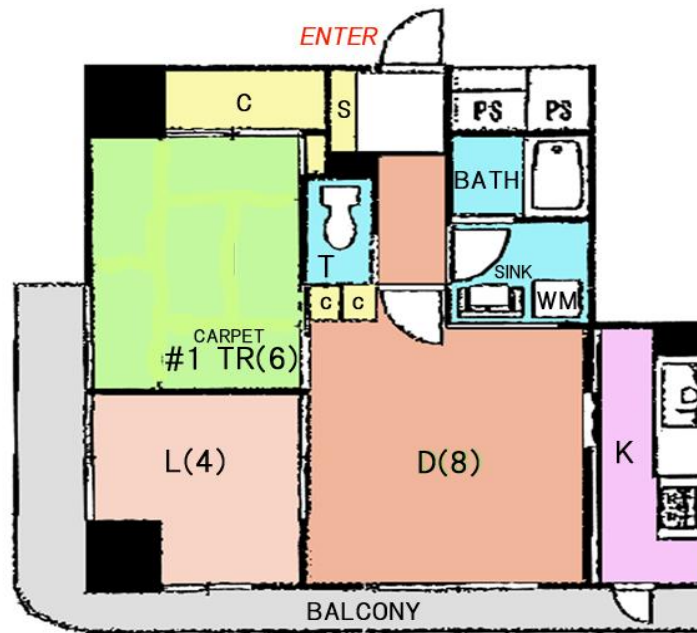

Monthly Rent	¥ 180,000
Security Deposit	¥ 180,000
Agent Fee (+8% Tax)	¥ 194,400
Landlord Fee	¥ 180,000
Sub Total	¥ 734,400
Renter's Insurance	¥ 20,000